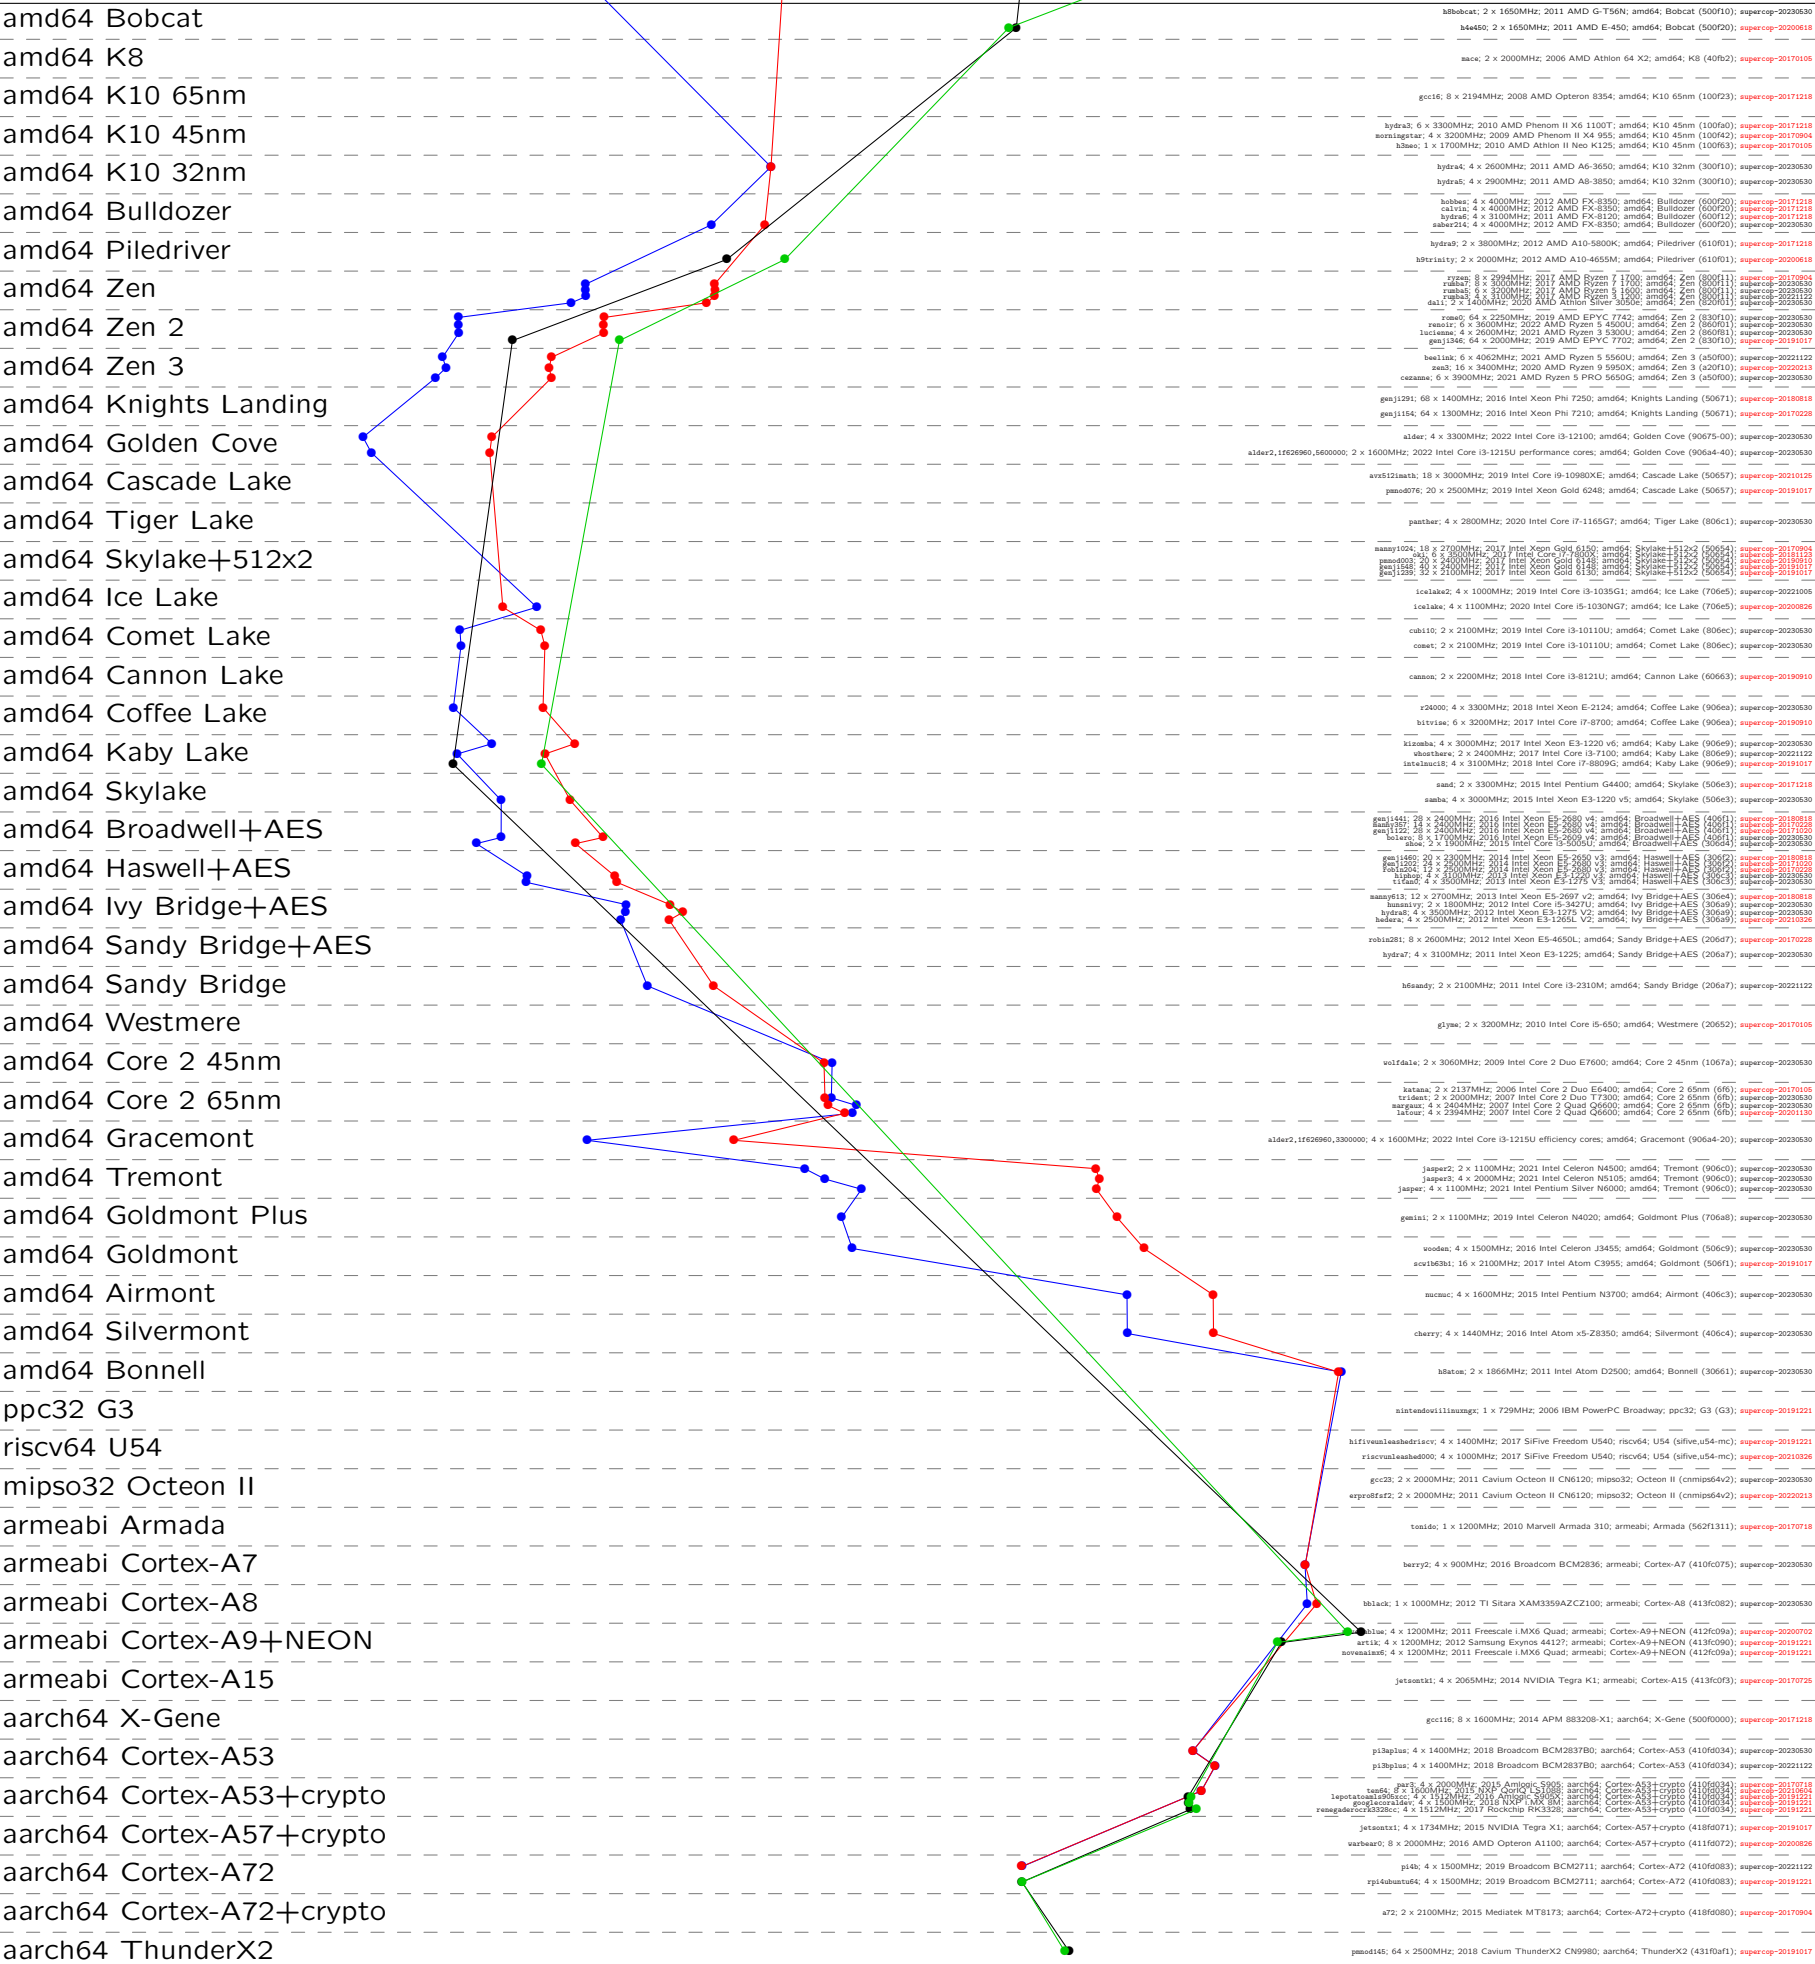

crypto\_kem  
threebears1248r2ccax  
implementations

https://bench.cr.yp.to  
20230702

Time 262144 524288 1048576 2097152