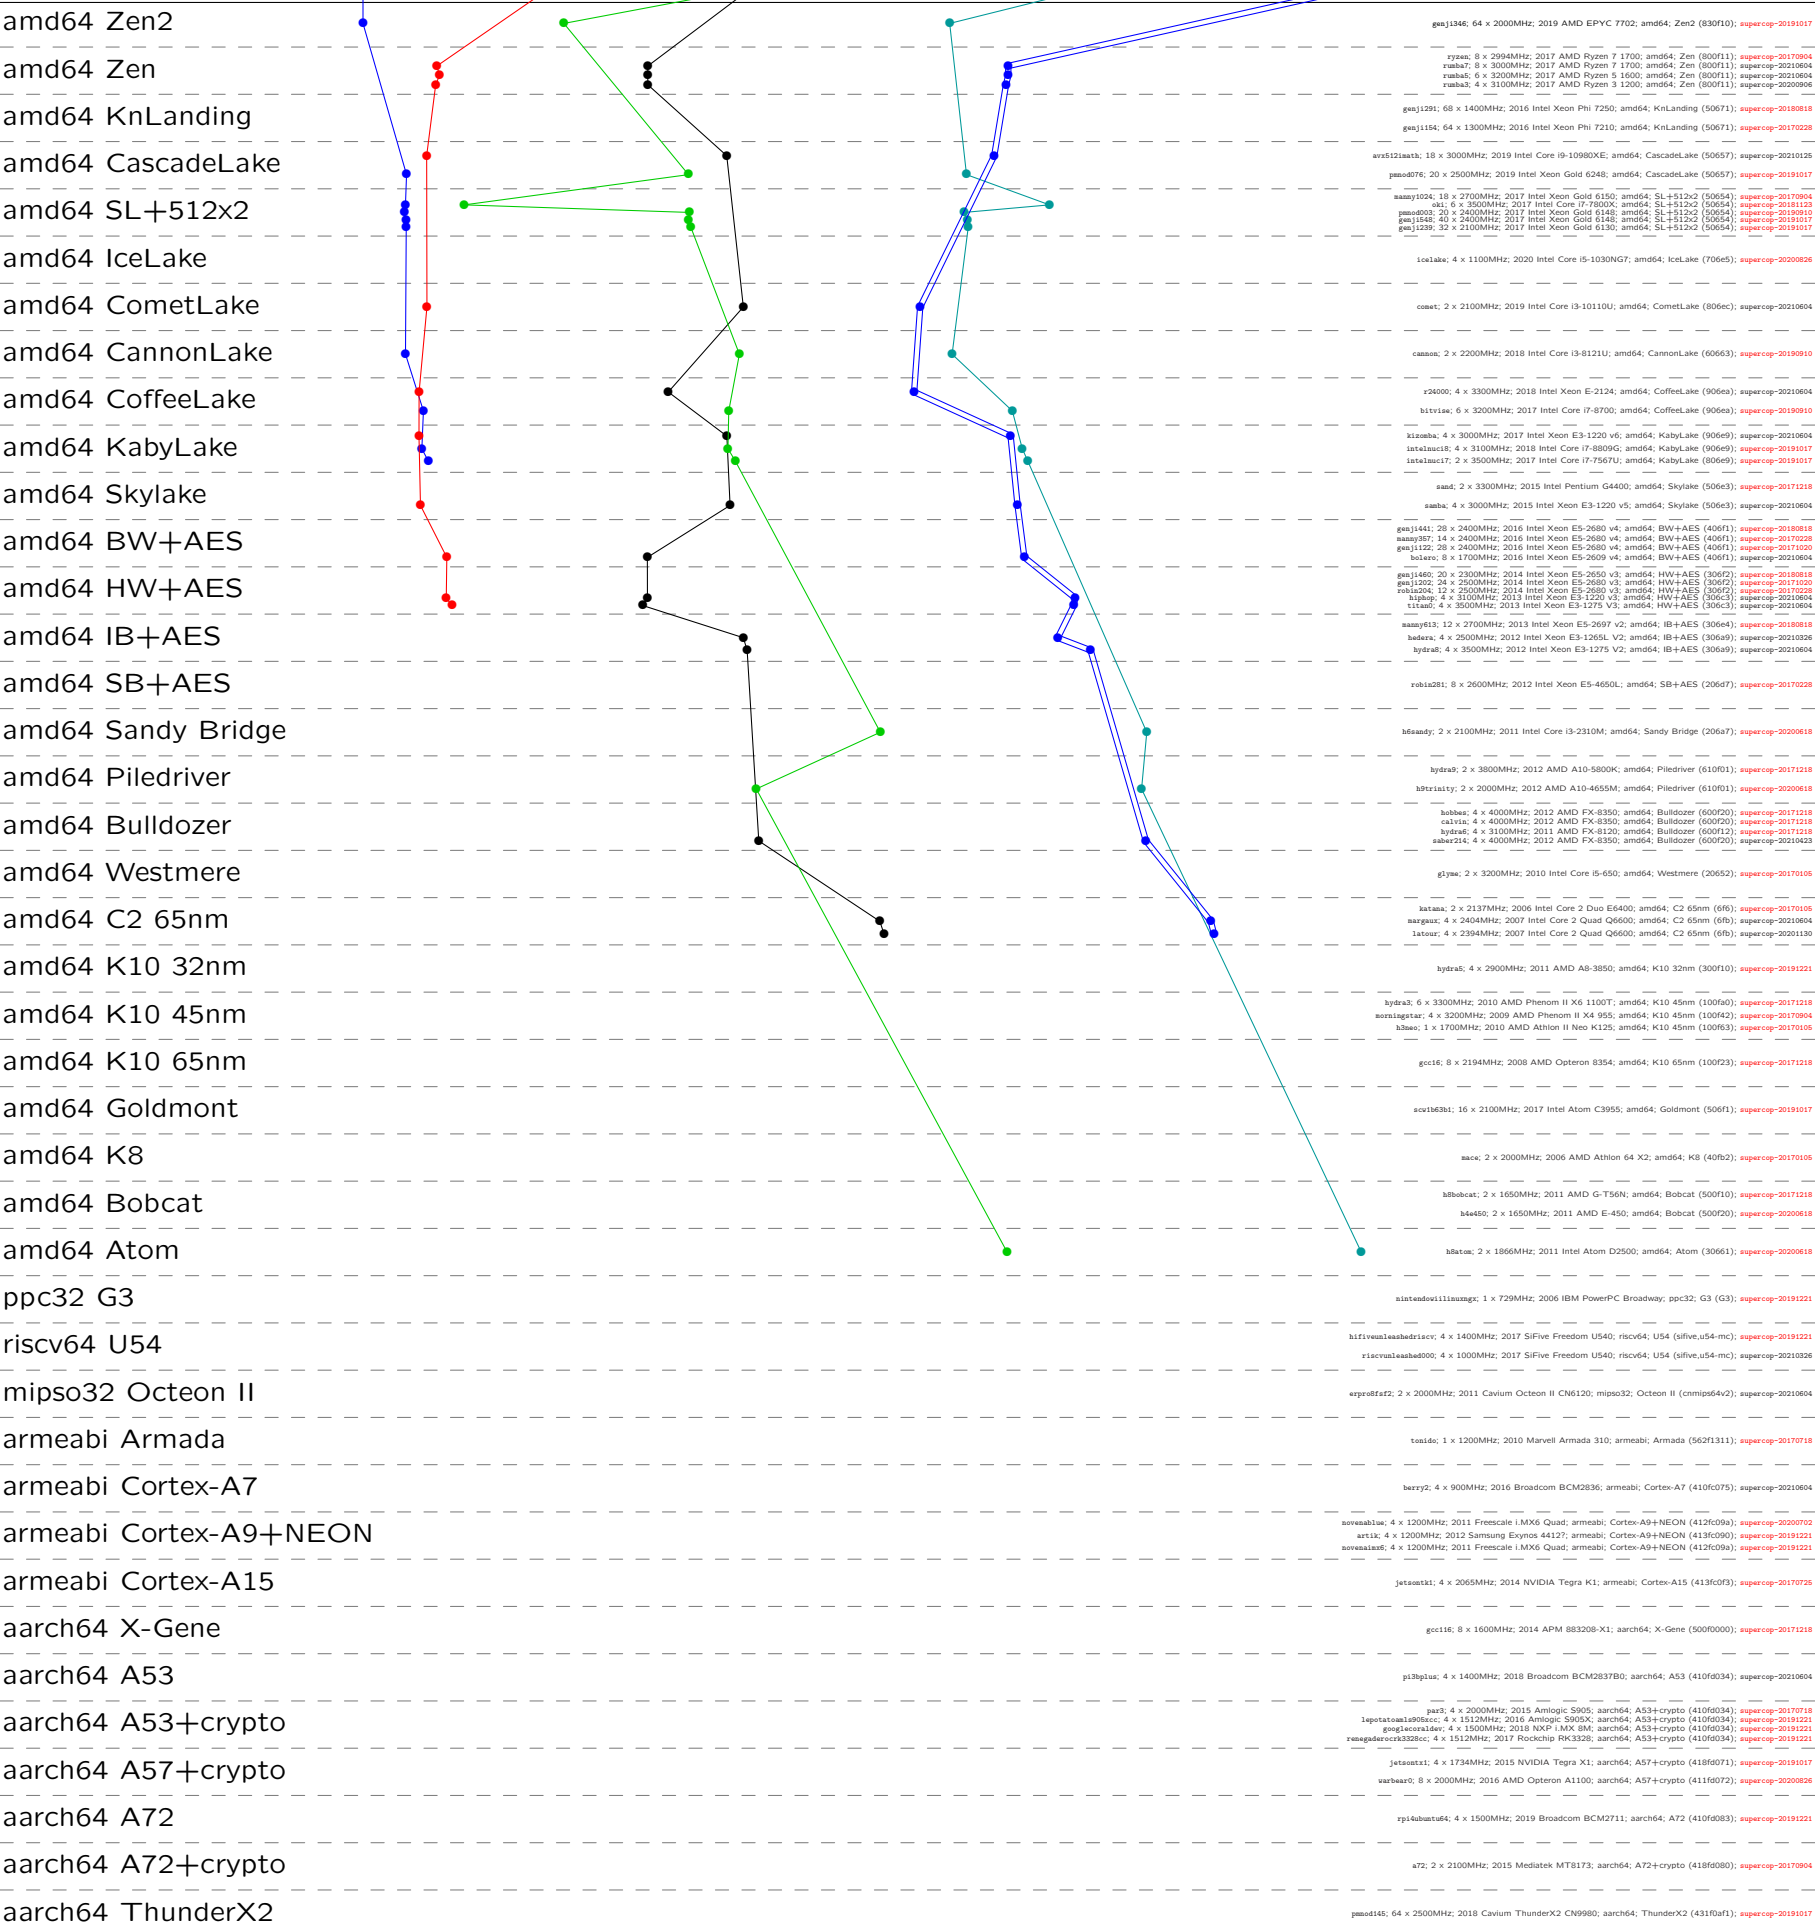

crypto_kem
lac128
implementations

https://bench.cr.yp.to
20210605

Time 131072 524288 2097152 8388608