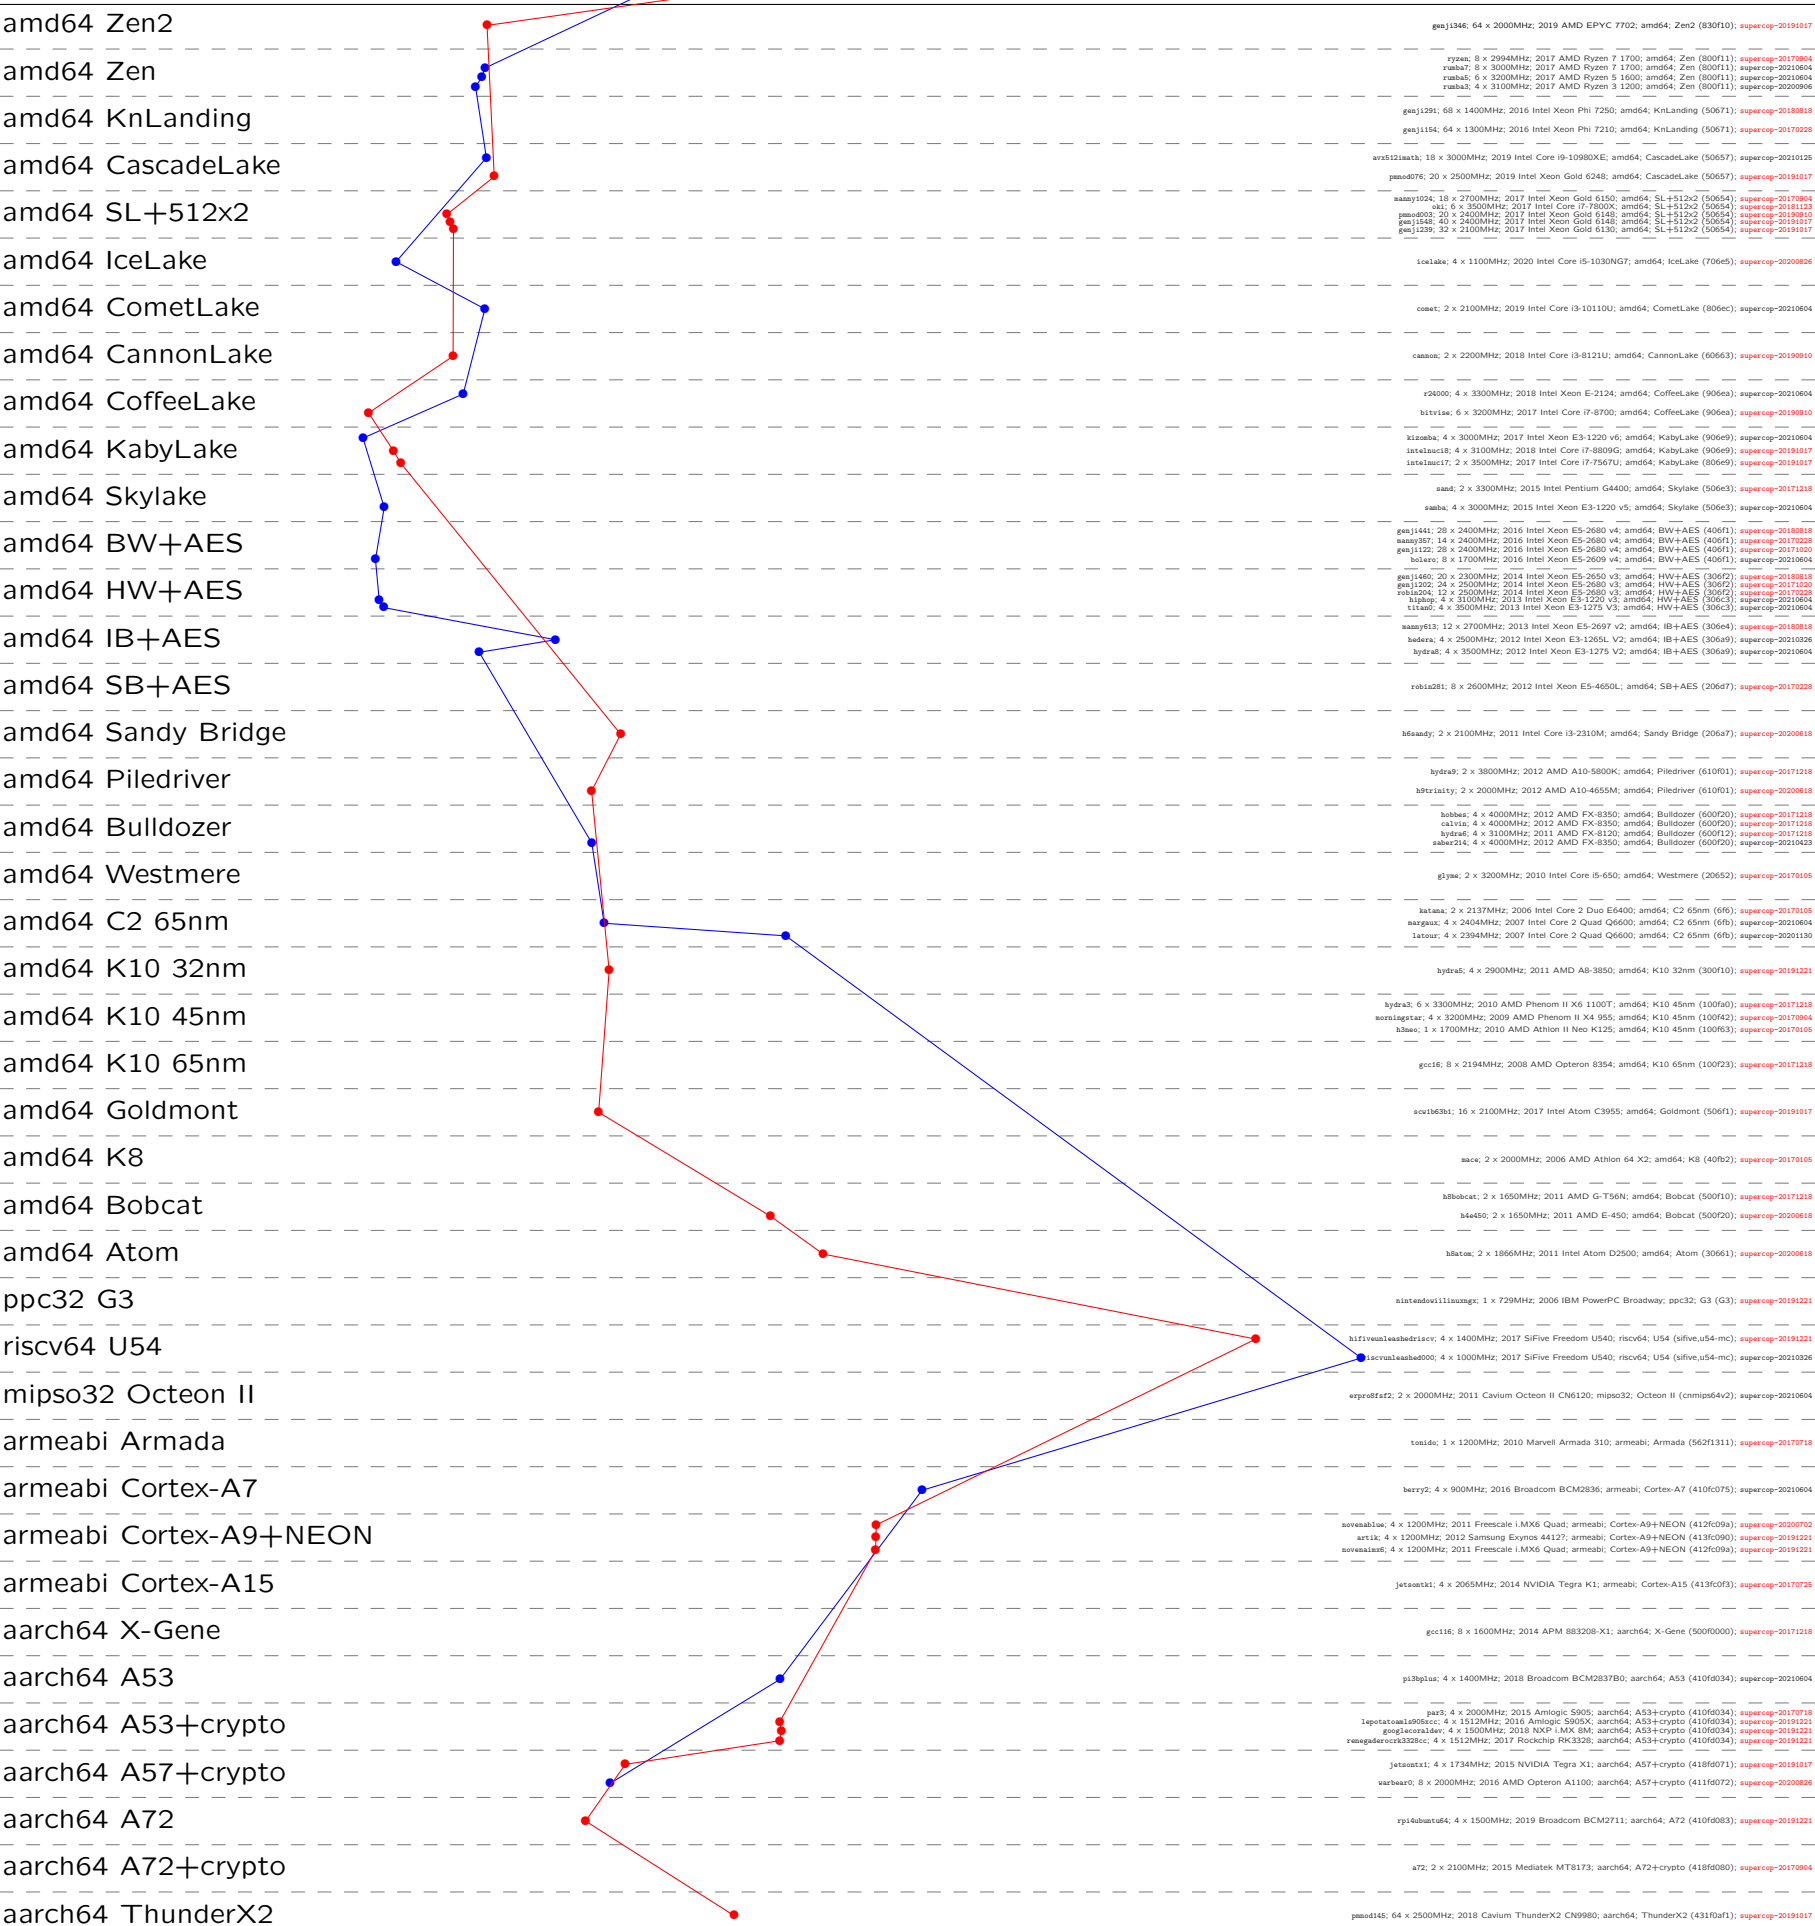

crypto\_hash  
heron256v1  
implementations

https://bench.cr.yp.to  
20210605

Time 2097152 8388608 33554432 134217728