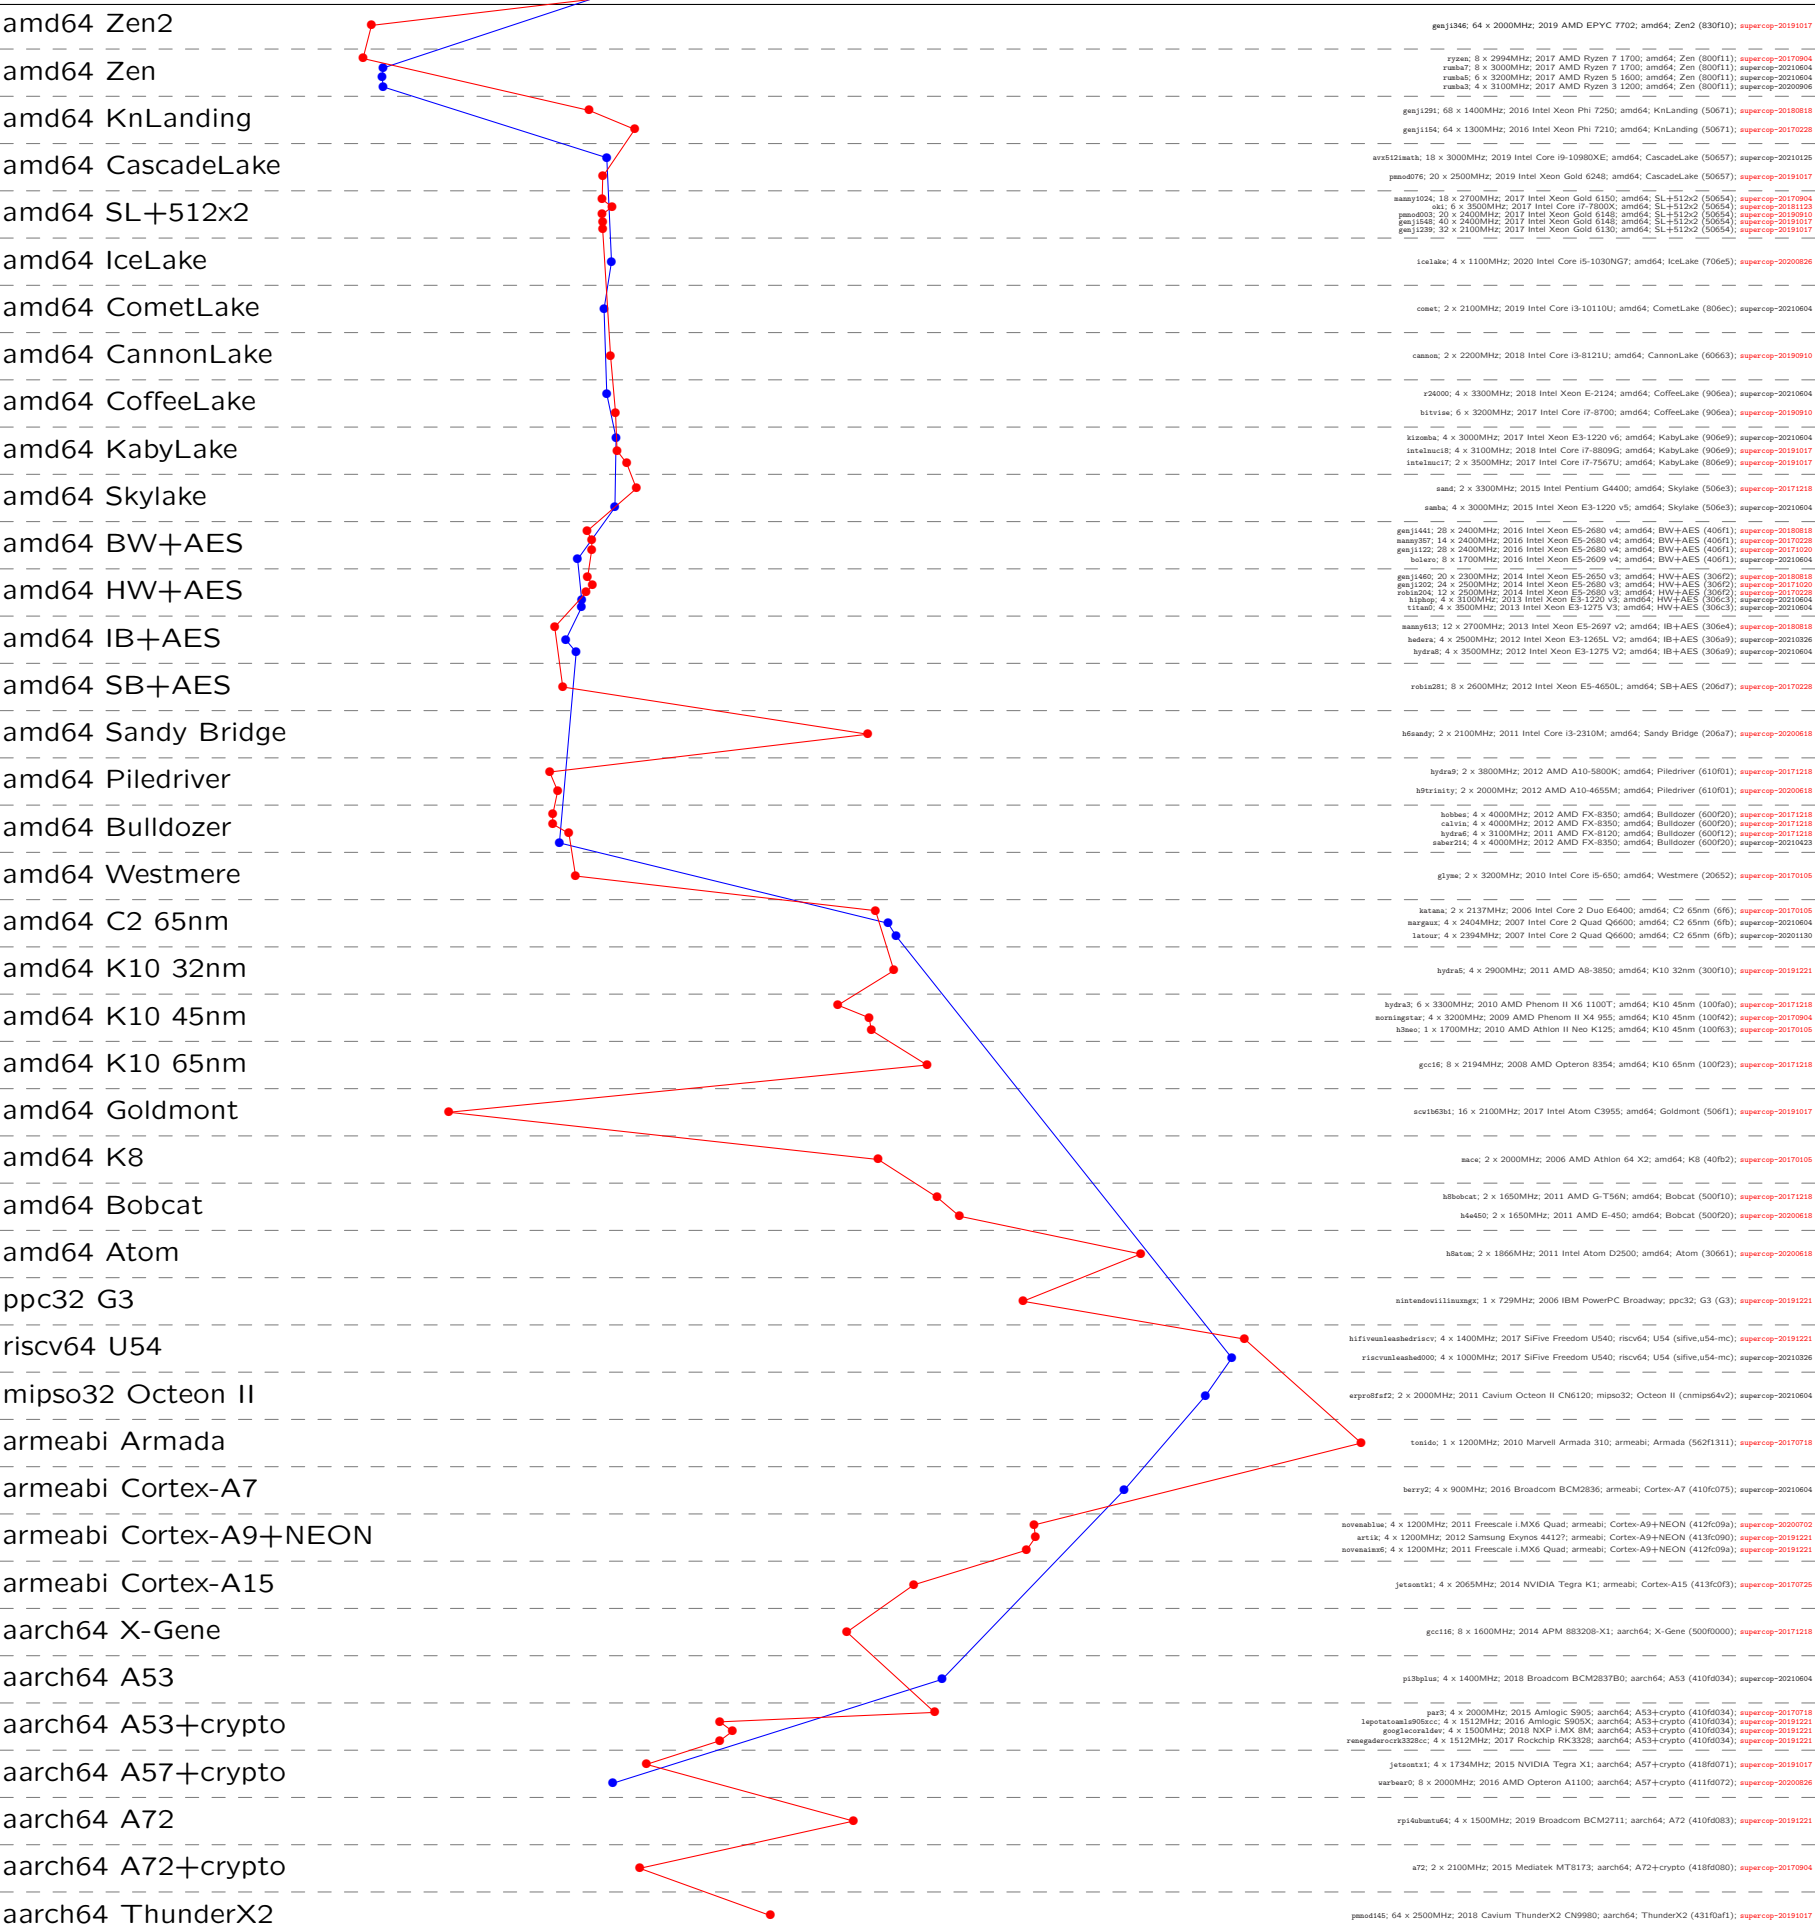

crypto_aead
cmcc44v1
implementations

https://bench.cr.yp.to
20210605

Time 65536 131072 262144 524288 1048576