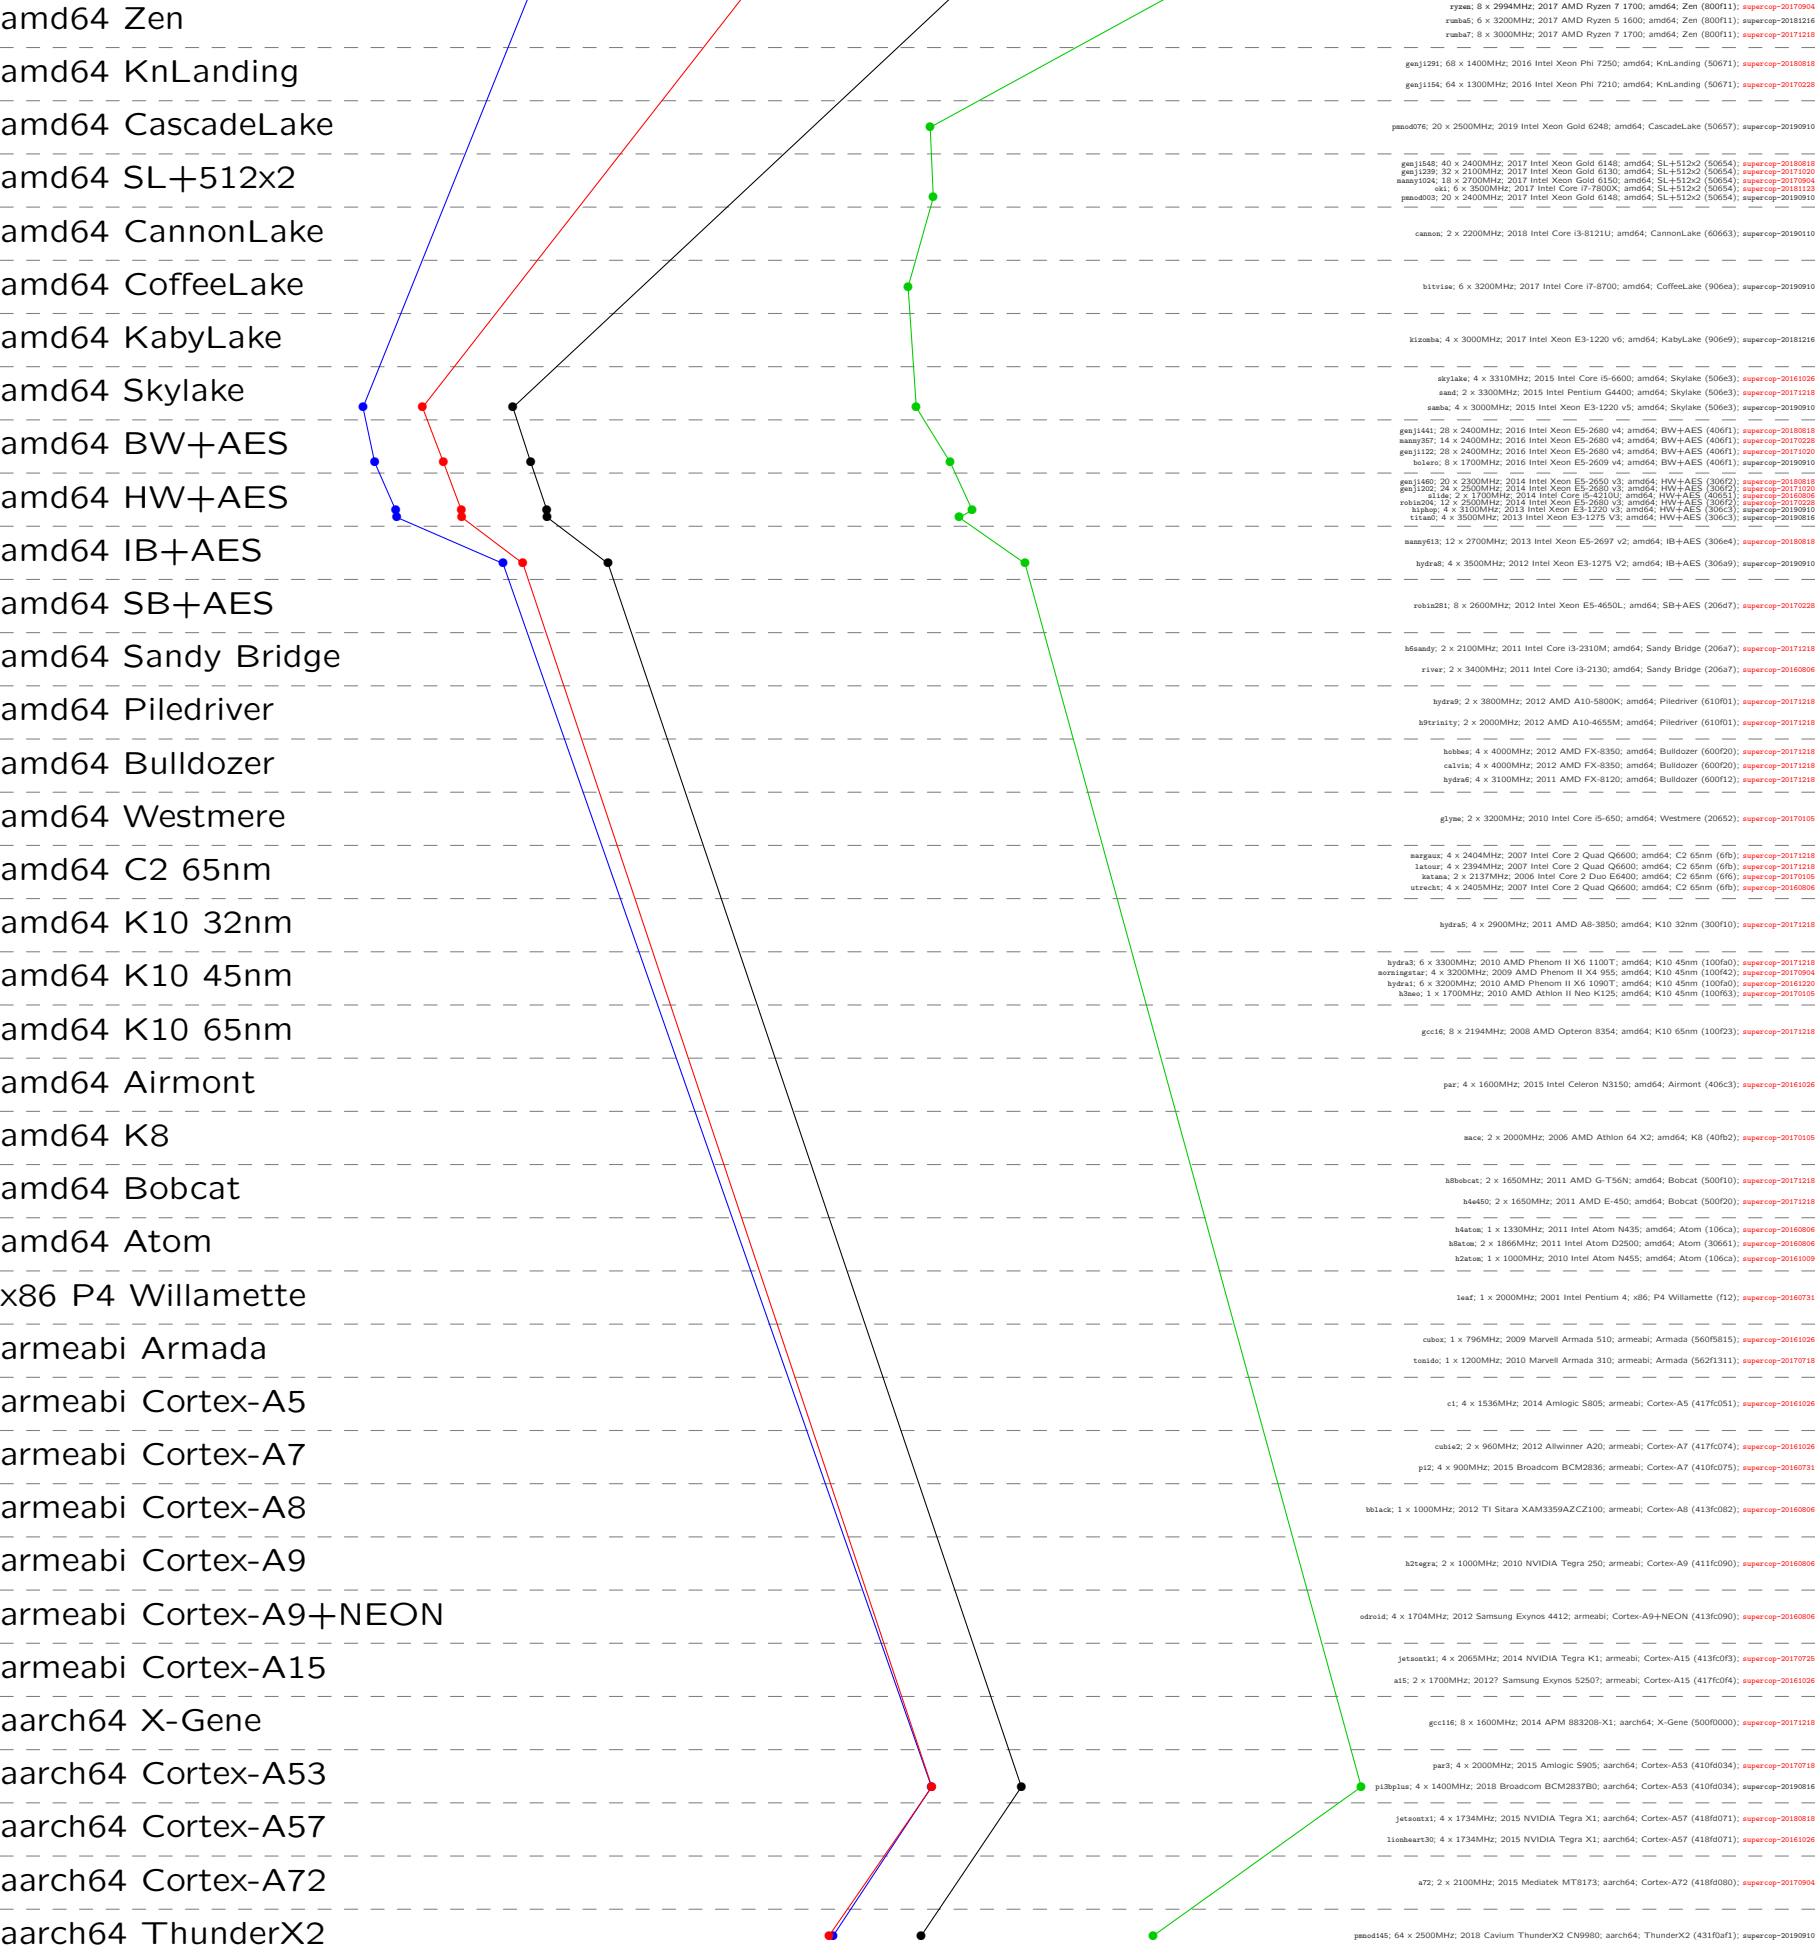

crypto_kem
threebears936r2cpa
implementations

Time 262144 524288 1048576 2097152