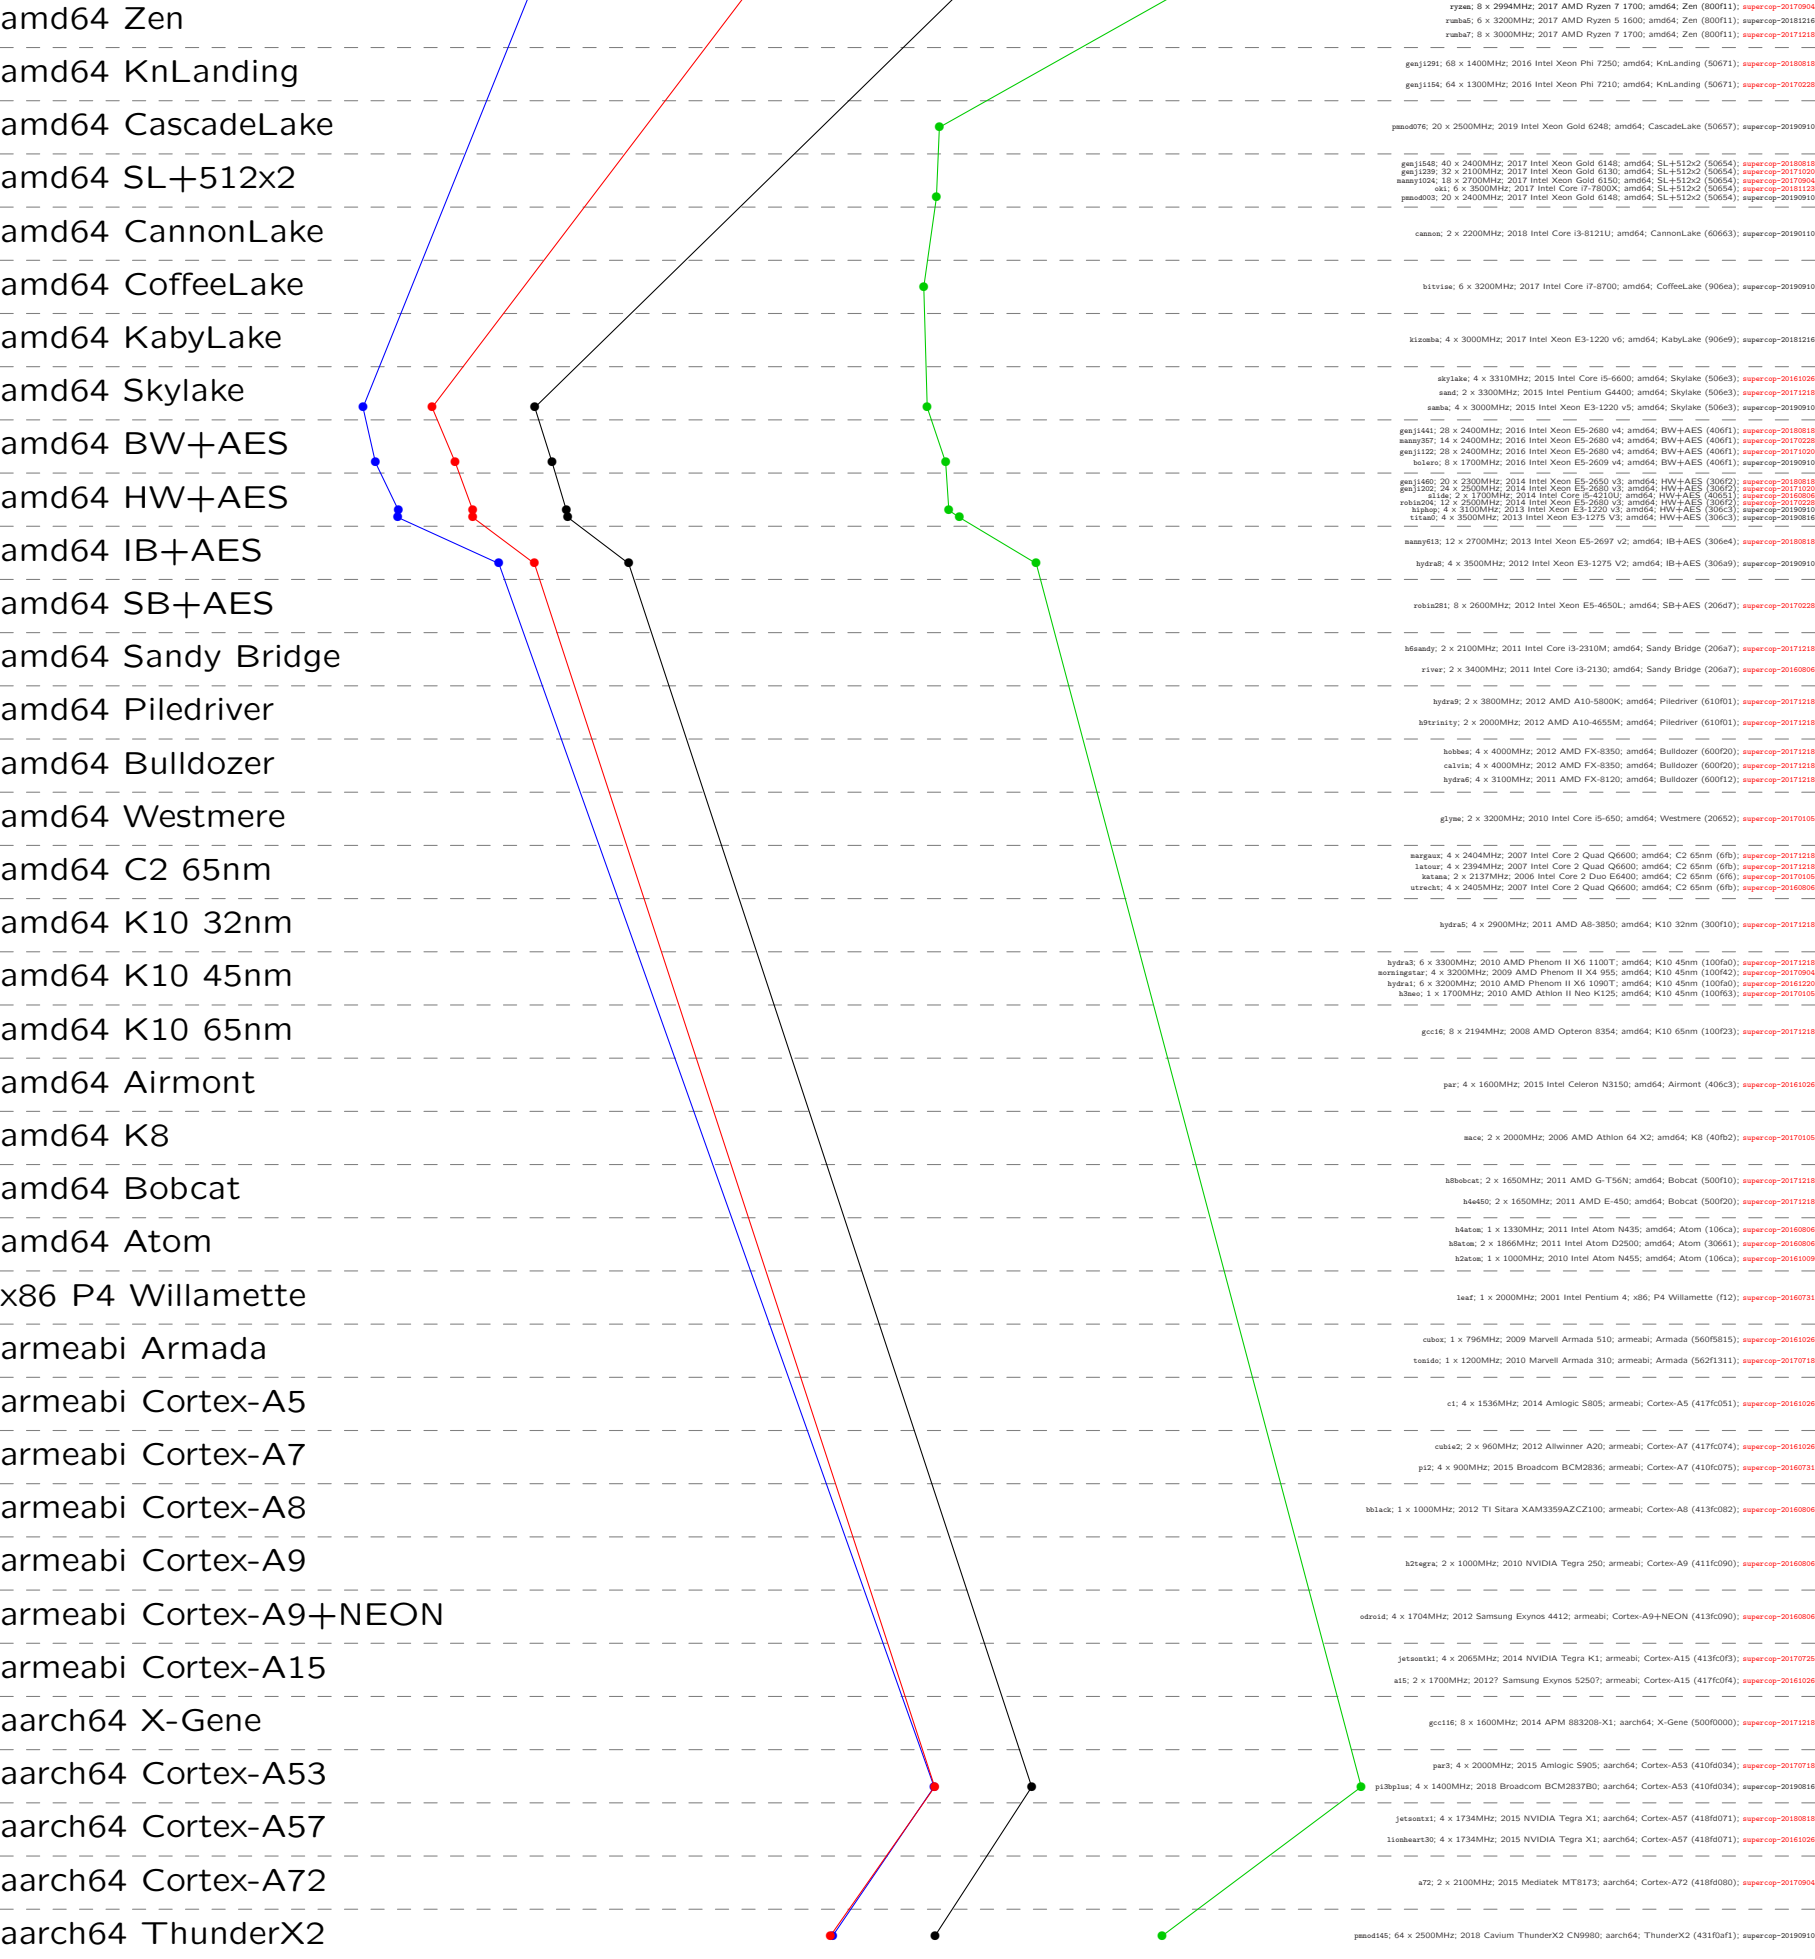

crypto_kem
threebears1248r2cpa
implementations

Time 262144 524288 1048576 2097152 4194304